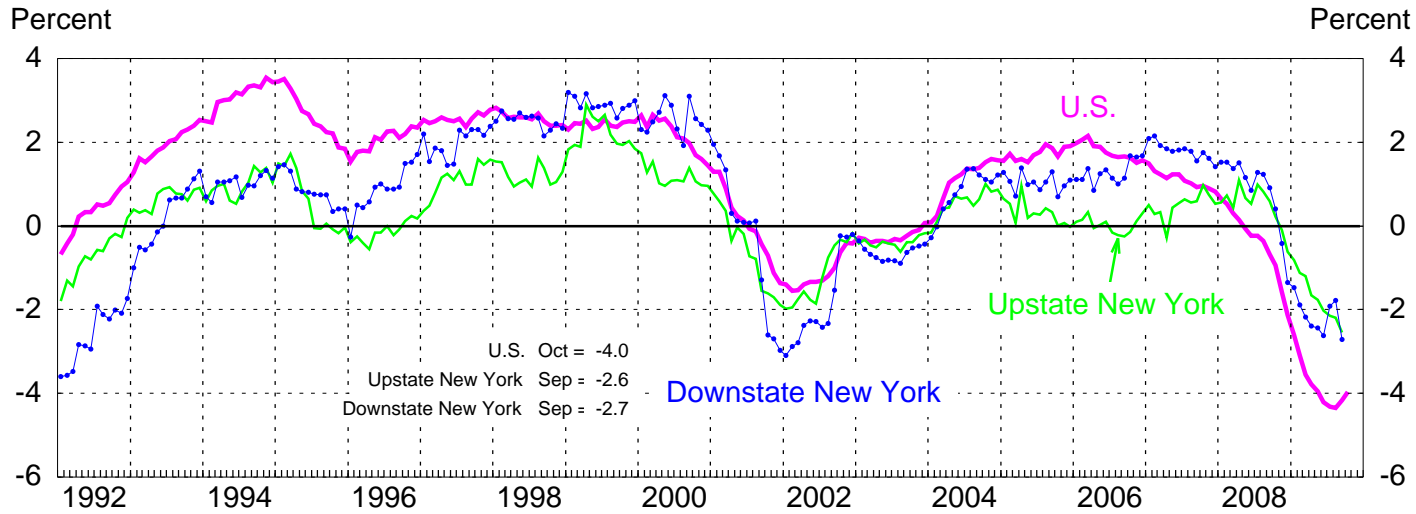

# PAYROLL JOB GROWTH: U.S., NY DOWNSTATE AND UPSTATE

Percent changes from 12-months earlier

Upstate NY includes: Albany, Binghamton, Buffalo, Glen Falls, Ithaca, Rochester, Syracuse, Utica-Rome metro areas.

Downstate NY includes: New York City, Dutchess, Nassau, Orange, Putnam, Rockland, Suffolk, Ulster, and Westchester counties.

Source: Bureau of Labor Statistics, NY Department of Labor, Moody's Economy.com.