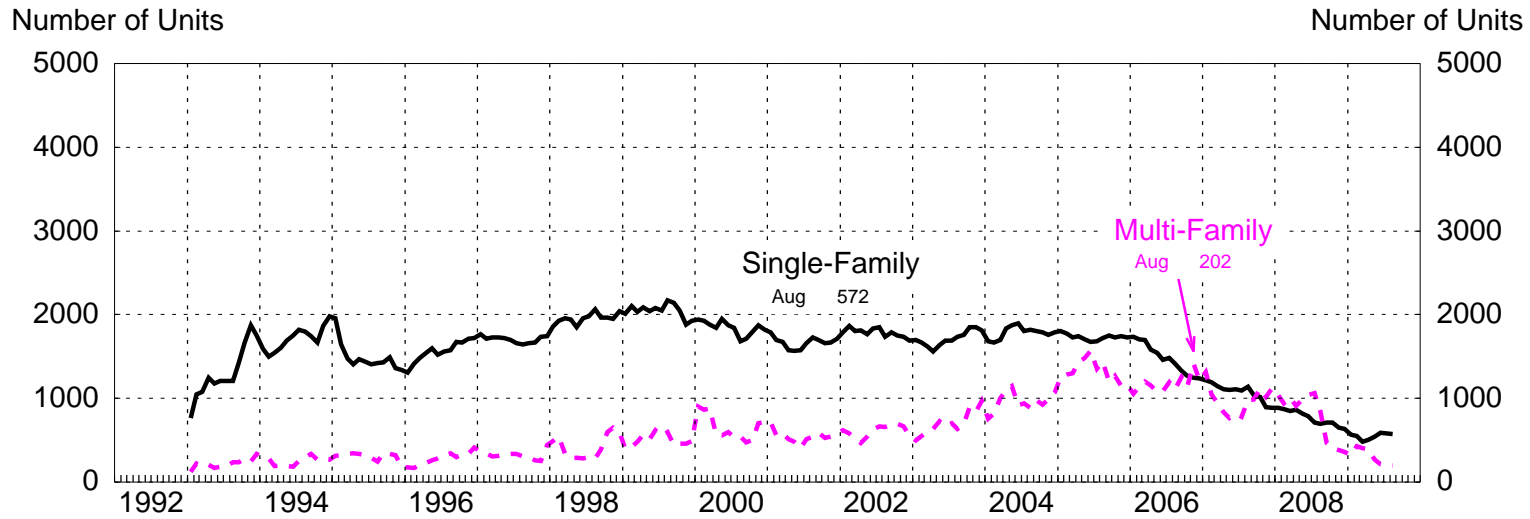

# SINGLE AND MULTI-FAMILY BUILDING PERMITS: NEW JERSEY

3-Month Moving Average, Seasonally Adjusted

Source: U.S. Census Bureau; Moody's Economy.com.  
Note: Permits data seasonally adjusted by FRBNY staff.  
WDRX\_51