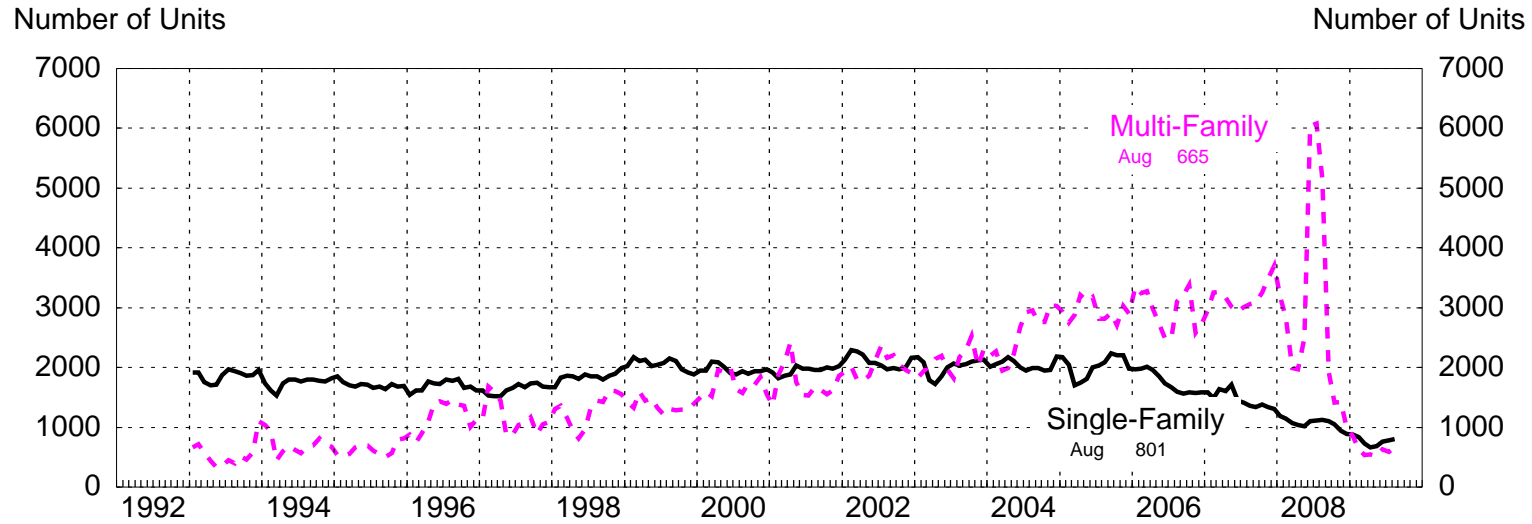

SINGLE AND MULTI-FAMILY BUILDING PERMITS: NEW YORK STATE

3-Month Moving Average, Seasonally Adjusted

Source: U.S. Census Bureau; Moody's Economy.com.
Note: Permits data seasonally adjusted by FRBNY staff.
WDRX_50