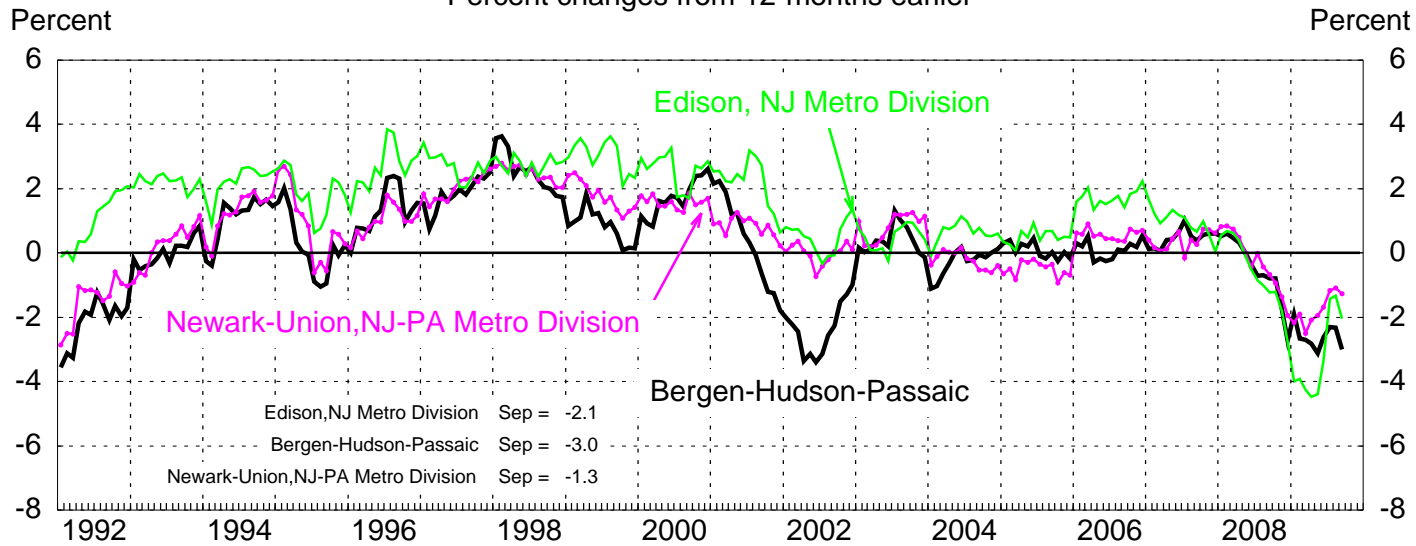

PAYROLL JOB GROWTH: NORTHERN NEW JERSEY

Percent changes from 12-months earlier

Newark-Union, NJ-PA Metro Division= Essex NJ, Hunterdon NJ, Morris NJ, Sussex NJ, Union NJ, and Pike PA counties.
 Edison, NJ Metro Division= Middlesex NJ, Monmouth NJ, Ocean NJ, and Somerset NJ counties.