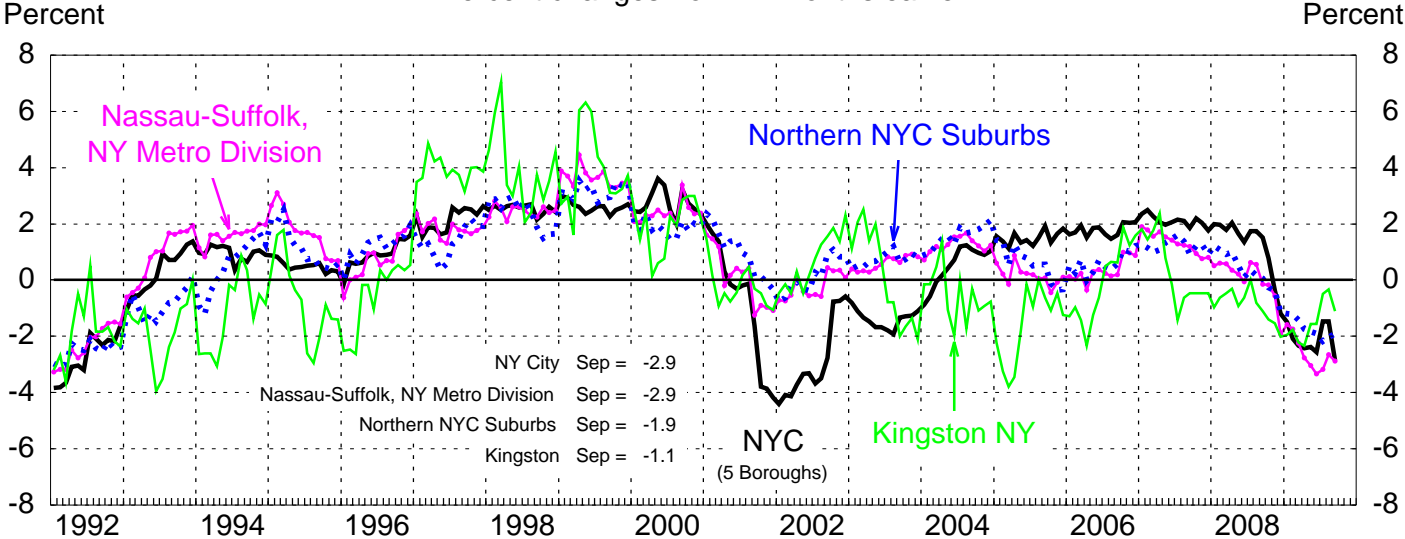

PAYROLL JOB GROWTH: DOWN-STATE NEW YORK

Percent changes from 12-months earlier

Northern NYC Suburbs = Dutches NY, Orange NY, Putnam NY, Rockland NY, and Westchester NY counties.

Kingston NY = Ulster county.