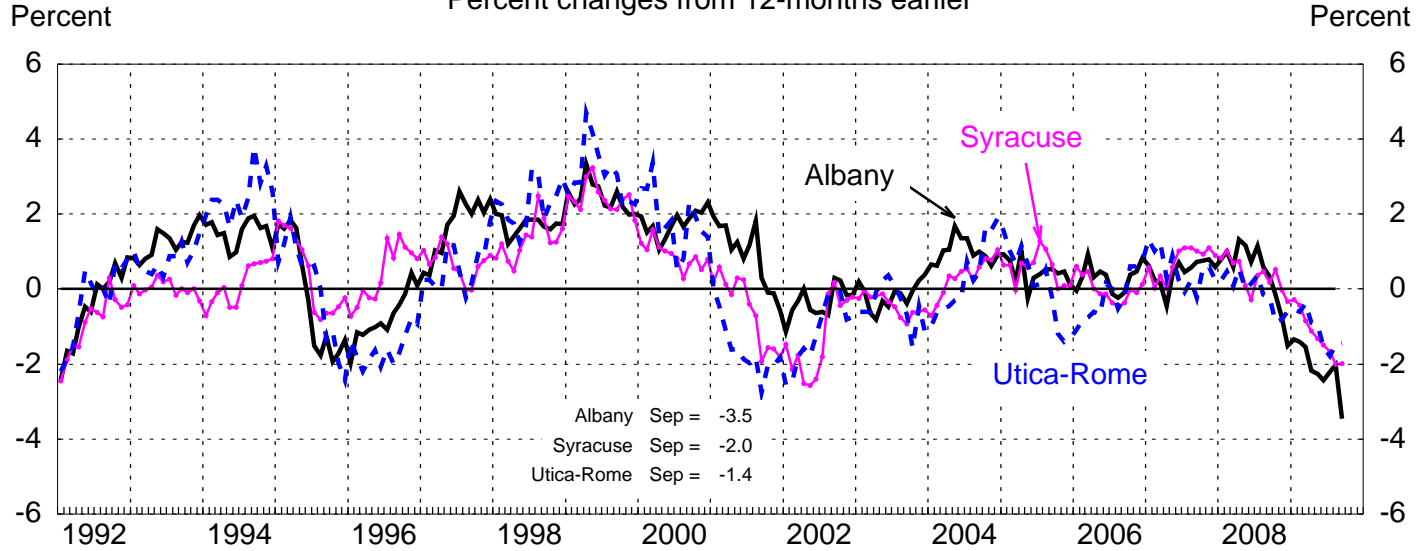

PAYROLL JOB GROWTH: ALBANY, SYRACUSE AND UTICA-ROME NY

Percent changes from 12-months earlier

Albany NY = Albany, Rensselaer, Saratoga, Schenectady, and Schoharie counties

Utica-Rome MSA = Herkimer and Oneida counties. Syracuse NY = Madison, Onondaga, Oswego counties.