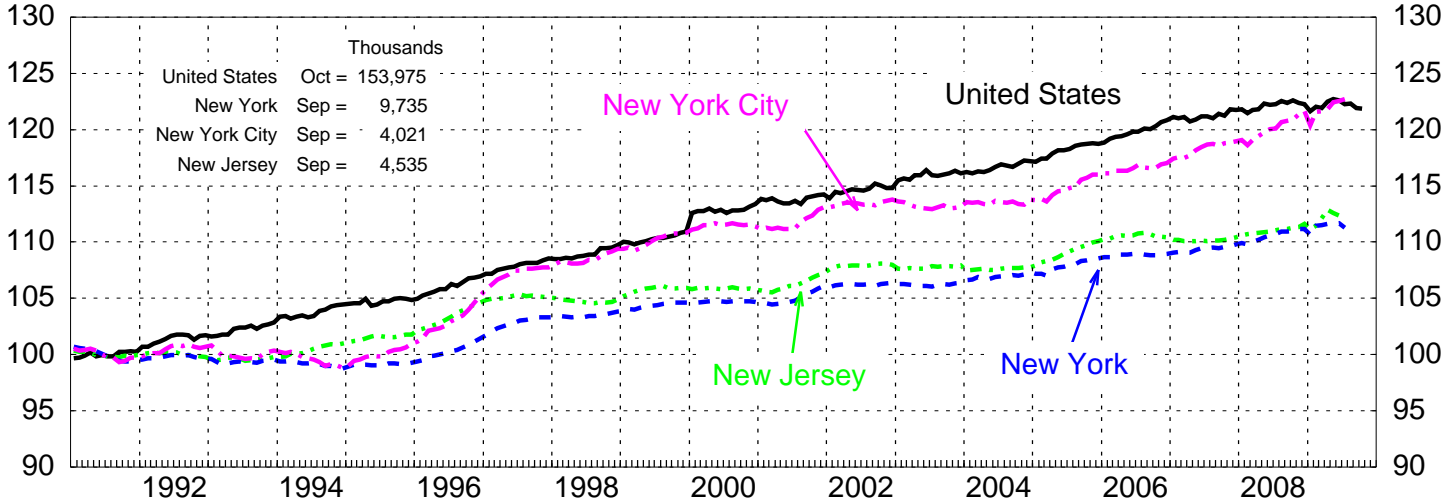

LABOR FORCE

Seasonally Adjusted Index (1990=100)

1990=100

1990=100

Source: Bureau of Labor Statistics, NY and NJ Departments of Labor, Moody's Economy.com.
WDRX_4

6-Nov-09