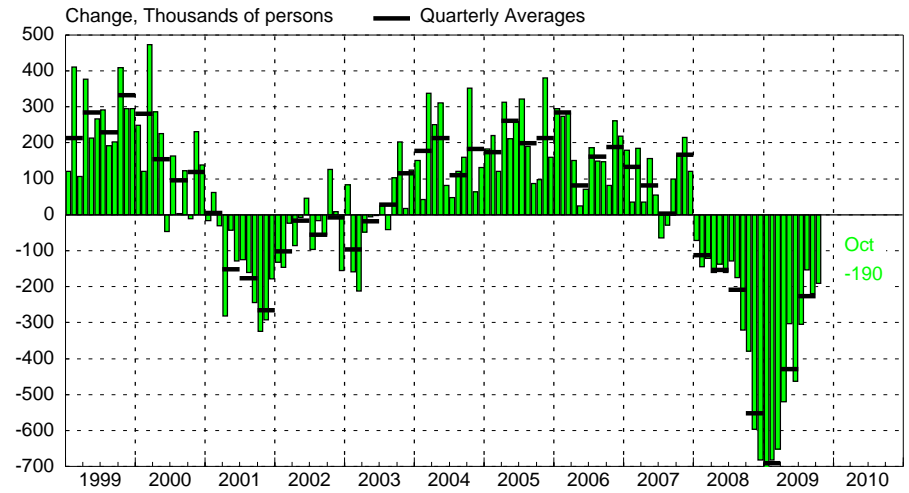

NONFARM PAYROLL EMPLOYMENT Seasonally Adjusted

Source: Bureau of Labor Statistics.