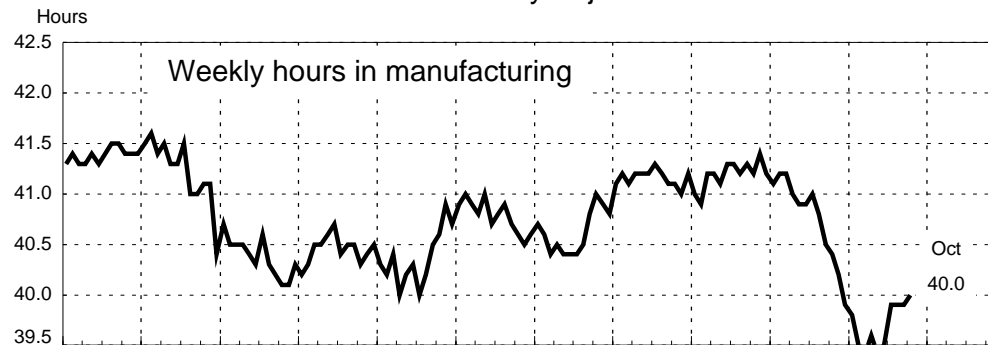

HOURS WORKED Seasonally Adjusted

Source: Bureau of Labor Statistics.