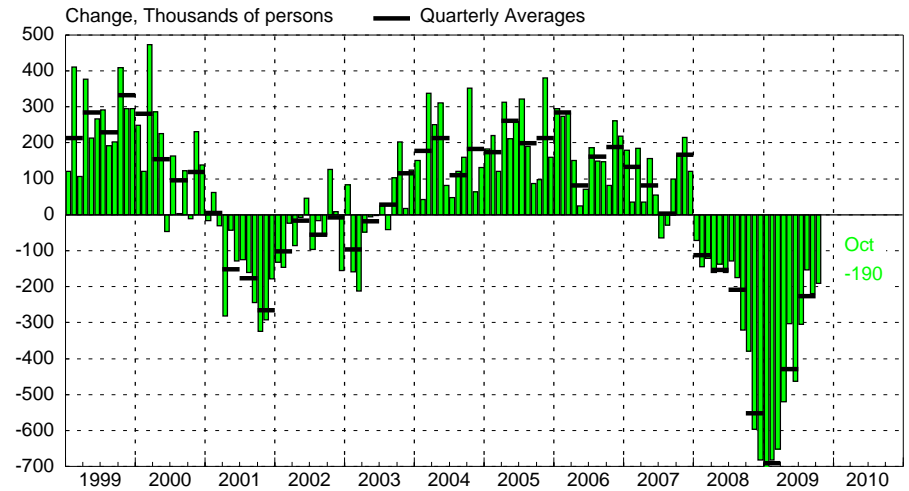

NONFARM PAYROLL EMPLOYMENT Seasonally Adjusted

Source: Bureau of Labor Statistics.